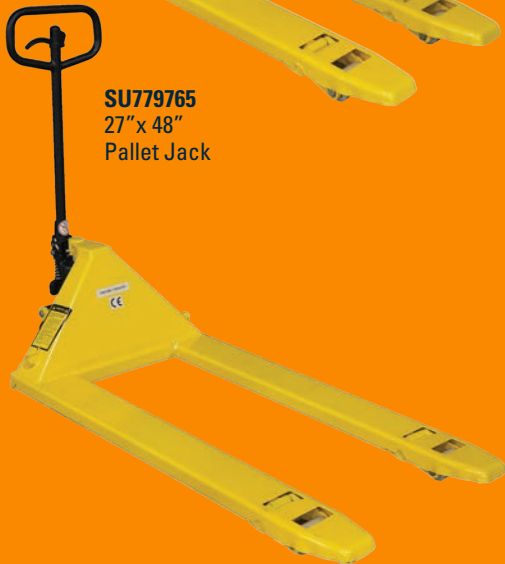

CD57177201
Southwire MP-03PRO
Max Punch Large
Die Set for Stainless
Steel 2-1/2"–4"
in 1 Case (Drive Unit
Not Included)

CD58973801
MAX PUNCH® 360
PRO Knockout
Tool with Stainless
Steel Rated Dies
1/2"–2" Set (1 Case)

WHILE SUPPLIES LAST. SPEND MUST REACH MINIMUM THRESHOLDS OF \$5,000 TO RECEIVE FREE GOODS. MUST SPEND IN \$5,000 INCREMENTS TO RECEIVE NEXT TIER OF FREE GOODS. CONTACT YOUR REP FOR FULL LIST OF ELIGIBLE SKUS. ALL THRESHOLDS AND GOODS VALUES ARE AT RETAIL PRICE. INCLUDES ALL SOUTHWIRE AND SUMNER PRODUCTS EXCEPT EXTENSION CORDS, TEMPORARY POWER PRODUCTS AND LIGHTING PRODUCTS.

SOUTHWIRE/SUMNER LIMITED TIME OFFER

**FOR EACH \$5000 YOU SPEND
IN SUMNER GET \$1000 IN
FREE SUMNER GOODS**

**NO LIMIT.
SPEND MORE.
SAVE MORE.**

SU779766
20" x 48"
Pallet Jack

SU779765
27" x 48"
Pallet Jack

SU780471
Hi Pro-Jack
with Vee Head

SU781300
Hi Fold-A-
Jack with
Vee Head

SU780375
Hi Heavy Duty
Jack with
Vee Head

SU781150
ULTRA™
Clamp, 2-6"

SU781170
ULTRA™
Clamp, 5-12"

WHILE SUPPLIES LAST. SPEND MUST REACH MINIMUM THRESHOLDS OF \$5,000 TO RECEIVE FREE GOODS. MUST SPEND IN \$5,000 INCREMENTS TO RECEIVE NEXT TIER OF FREE GOODS. CONTACT YOUR REP FOR FULL LIST OF ELIGIBLE SKUS. ALL THRESHOLDS AND GOODS VALUES ARE AT RETAIL PRICE. INCLUDES ALL SOUTHWIRE AND SUMNER PRODUCTS EXCEPT EXTENSION CORDS, TEMPORARY POWER PRODUCTS AND LIGHTING PRODUCTS.