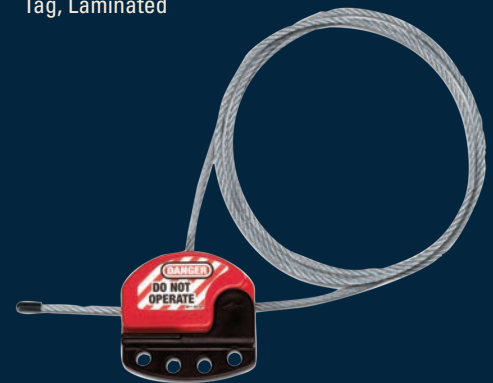

ML420
1" Steel Lockout Hasp

ML493B
Electrical Lockout Grip Tight™ Circuit Breaker Lockout, Standard Single and Double Toggles

ML497A
Lockout Tags: Do Not Operate Safety Tag, Laminated

ML175
2" Wide Resettable Combination Brass Padlock

ML410RED
Red Zenex™ Thermoplastic Safety Padlock

ML1KA/5KA
Laminated Steel Pin Tumbler Padlock, Keyed Alike
1KA 1-3/4" (44mm) Wide
5KA 2" (51mm) Wide

MLS806
Adjustable Cable Lockout, 6 ft. Cable

ML1457E410KA
S1017 Durable Lockout Toolbox with Standard Electrical Device Assortment