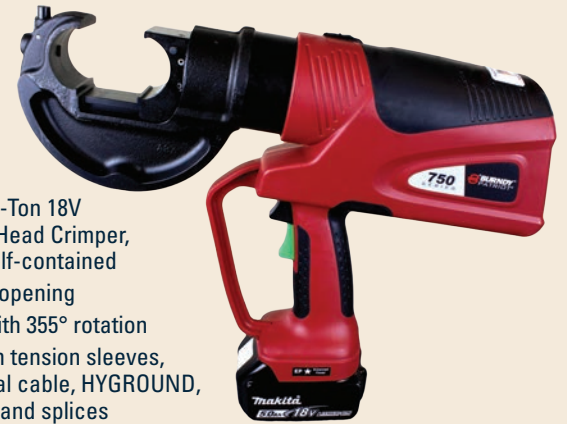

TRUE TEMPER®

AME20184500
True Temper® TOUGHSTRIKE™ 4 lb. Engineer Hammer with Fiberglass Handle

AMEM6T22BB
6 Cubic Foot Jackson® Steel Contractor Wheelbarrow

Jackson 
PROFESSIONAL TOOLS

AME2585700
True Temper® Forged Square Point Shovel with Comfort Step and Cushion End Grip on Hardwood Handle

AME2604300
#12 True Temper® Poly Scoop with D-Grip on Hardwood Handle

AME20185000
True Temper® TOUGHSTRIKE™ 8 lb. Sledge Hammer with American Hickory Handle

AME1160100
True Temper® 60" Pinch Point Crow Bar

EASY CRIMPING WITH BURNDY® TOOLS

PAT750L5
 PATRIOT® 12-Ton 18V
 Cordless C-Head Crimper,
 hydraulic self-contained

- 1.65" jaw opening
- C-head with 355° rotation
- For use on tension sleeves, taps, aerial cable, HYGROUND, terminals and splices