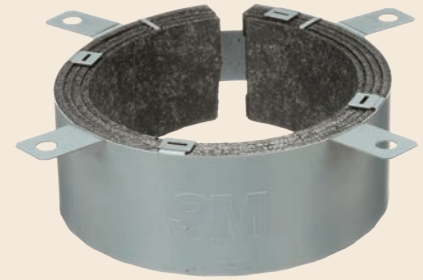

3MF700006376
3M™ Fire Barrier Ultra Plastic Pipe Device ULTRA-PPD4, 4", 10 Each/Case