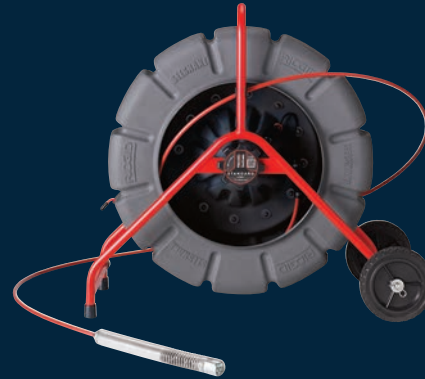

# BIG DEALS ON RIDGID AND GREENLEE! WHILE SUPPLIES LAST

**BUY ONE OF THESE AND BUY ONE OF THESE**

**64968**  
CS6X Versa  
Monitor Kit

**63583**  
Standard Camera Reel  
325' Self-Leveling

**55978**  
CS65X  
Monitor Kit

**63603**  
Standard Camera Reel  
200' Self-Leveling

**57288**  
CS12X  
Monitor Kit

**GET A FREE  
LOCATOR!**

**19239**  
Navitrack  
Scout® Locator  
**VALUE \$1,674<sup>35</sup>**

**63628**  
Mini Camera Reel  
200' Self-Leveling

## BUY GREENLEE PRODUCT, GET MORE FREE!

**BUY** 34300 Quick Draw 90, SB, 1/2"-2"

**GET FREE** 02580PROMO Stainless Steel D-tap Kit  
**VALUE \$58<sup>04</sup>**

**AND** 05790PROMO Bit, Step #3 Cobalt  
**VALUE \$74<sup>10</sup>**