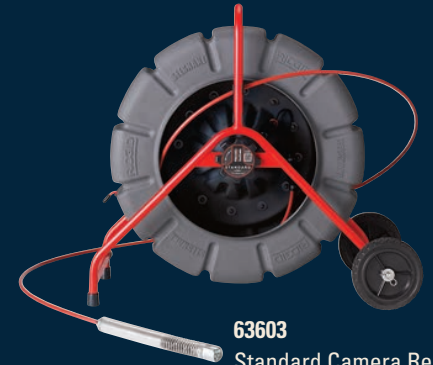

# BIG DEALS ON RIDGID AND GREENLEE! WHILE SUPPLIES LAST

**BUY ONE OF THESE AND BUY ONE OF THESE**

**64968**  
CS6X Versa  
Monitor Kit

**63583**  
Standard Camera Reel  
325' Self-Leveling

**55978**  
CS65X  
Monitor Kit

**63603**  
Standard Camera Reel  
200' Self-Leveling

**57288**  
CS12X  
Monitor Kit

**GET A FREE  
LOCATOR!**

**19239**  
Navitrack  
Scout® Locator  
**VALUE \$1,674<sup>35</sup>**

**63628**  
Mini Camera Reel  
200' Self-Leveling

## BUY GREENLEE PRODUCT, GET MORE FREE!

**BUY** 34300 Quick Draw 90, SB, 1/2"-2"

**GET FREE** 02580PROMO Stainless Steel D-tap Kit  
**VALUE \$58<sup>04</sup>**

**AND** 05790PROMO Bit, Step #3 Cobalt  
**VALUE \$74<sup>10</sup>**